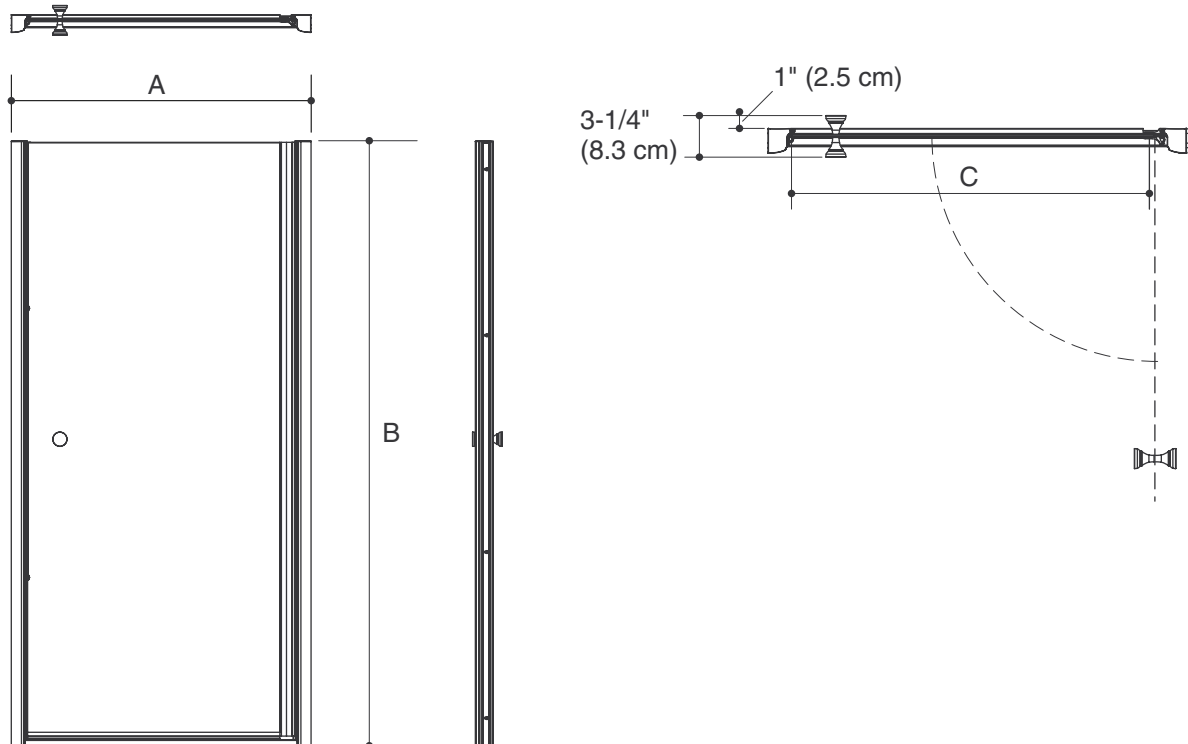

* G54 glass option only available with Bright Silver or Matte Nickel frame colors

Installation Notes

Install this product according to the installation guide.

| Roughing-In Notes | | | |
|-------------------|---------------------------------------|--------------------|----------------------|
| Model | A Width (Max / Min) | B (Height) | C (Walk Through Max) |
| K-702400 | 30-1/4" (76.8 cm) / 28-3/4" (73 cm) | 65-1/2" (166.4 cm) | 23-13/16" (60.5 cm) |
| K-702402 | 31-1/2" (80 cm) / 30" (76.2 cm) | 65-1/2" (166.4 cm) | 25-1/16" (63.7 cm) |
| K-702404 | 32-3/4" (83.2 cm) / 31-1/4" (79.4 cm) | 65-1/2" (166.4 cm) | 26-5/16" (66.8 cm) |
| K-702406 | 34" (86.4 cm) / 32-1/2" (82.6 cm) | 65-1/2" (166.4 cm) | 27-9/16" (70 cm) |
| K-702408 | 35-1/4" (89.5 cm) / 33-3/4" (85.7 cm) | 65-1/2" (166.4 cm) | 28-13/16" (73.2 cm) |
| K-702410 | 36-1/2" (92.7 cm) / 35" (88.9 cm) | 65-1/2" (166.4 cm) | 30-1/16" (76.4 cm) |
| K-702412 | 37-3/4" (95.9 cm) / 36-1/4" (92.1 cm) | 65-1/2" (166.4 cm) | 31-5/16" (79.5 cm) |
| K-702414 | 39" (99.1 cm) / 37-1/2" (95.3 cm) | 65-1/2" (166.4 cm) | 32-9/16" (82.7 cm) |
| K-702416 | 28-3/4" (73 cm) / 27-1/4" (69.2 cm) | 65-1/2" (166.4 cm) | 22-9/16" (57.3 cm) |