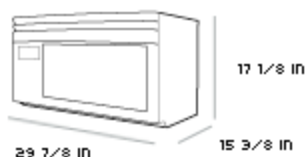

Dimensions

Depth: 15 3/4 in.
Height: 17 1/8 in.
Width: 29 7/8 in.

Electrical Requirements

15 OR 20 Ampere, 120 Volts, 60 Hertz (1/second). AC-ONLY. FUSED ELECTRICAL SUPPLY IS REQUIRED. GROUNDED CIRCUIT IS REQUIRED. A TIME-DELAY FUSE OR CIRCUIT BREAKER AND SEPARATE CIRCUIT IS RECOMMENDED.