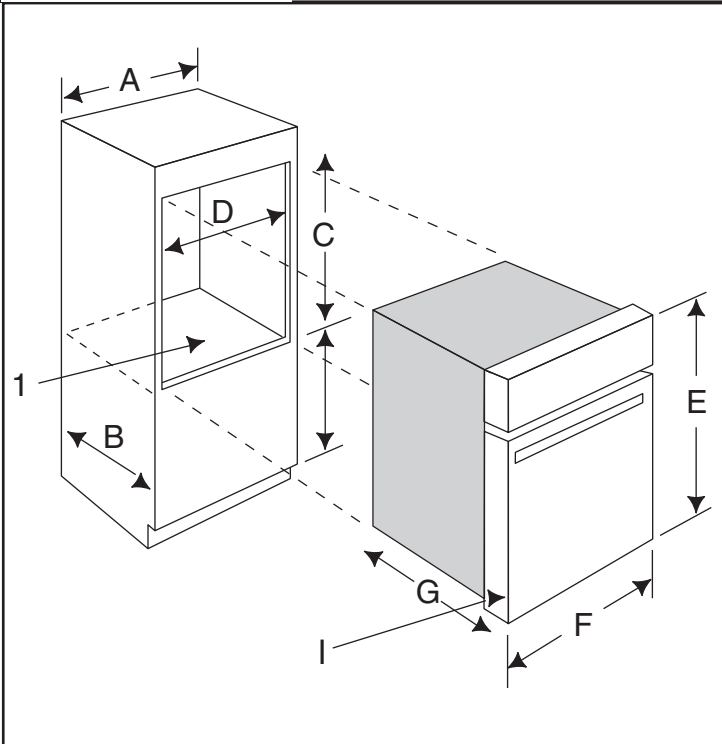

30" Single Gas Wall Oven

Dimensions		
■	Inches	Centimeters
A	33 minimum	83.8 minimum
B	24	61.0
C	33 13/16	85.9
D	30 3/16	76.7
E	34 1/16	86.5
F	30 7/8	78.4
G	23 7/8	60.6
H	12 minimum	30.5 minimum
I	5/16	.8

Notes:

1. Complete floor is recommended to prevent unusual drafts.

Important: Because of continuing product improvements, Maytag reserves the right to change specifications without notice. Dimensional specifications are provided for planning purposes only. For complete details see installation instructions that accompany each product before selecting cabinetry, making cutouts or beginning installation.