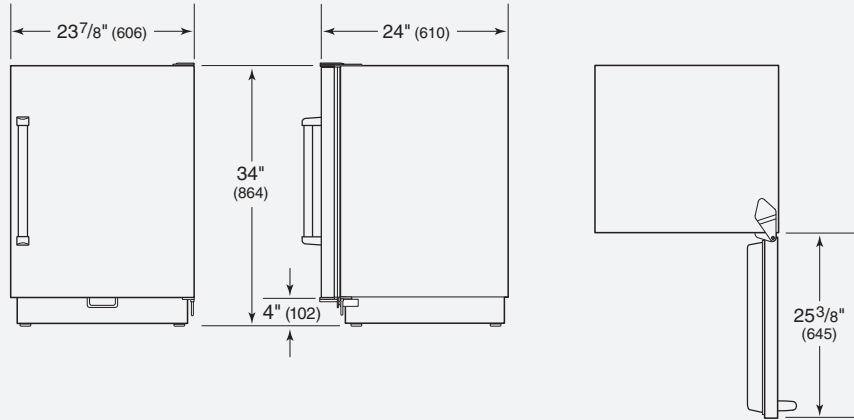

Clear utility bin.

Door shelves.

24" Outdoor Undercounter All Refrigerator

OVERALL DIMENSIONS

Unit dimensions may vary by $\pm 1/8$ ".

SPECIFICATIONS

Overall Width	23 ⁷ / ₈ "
Overall Height	34"
Overall Depth	24"
Door Clearance	25 ³ / ₈ "
Refrigerator Capacity	5.7 cu ft
Opening Width	24"
Opening Height	34 ¹ / ₂ "
Opening Depth	24"
Electrical Requirements	115 V AC, 60 Hz 15 amp dedicated circuit
Annual Energy Usage	\$24*
Shipping Weight	130 lbs

INSTALLATION SPECIFICATIONS

Opening Dimensions

Location of Electrical Supply

Dimensions in parentheses are in millimeters unless otherwise specified.