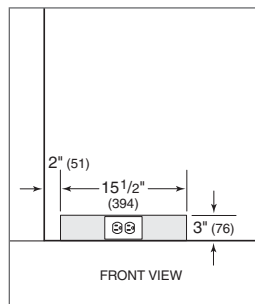

Clear utility bin.

Door shelves.

24" Outdoor Undercounter All Refrigerator

OVERALL DIMENSIONS

Unit dimensions may vary by $\pm 1/8$ ".

SPECIFICATIONS

Overall Width	23 ⁷ / ₈ "
Overall Height	34"
Overall Depth	24"
Door Clearance	25 ³ / ₈ "
Refrigerator Capacity	5.7 cu ft
Opening Width	24"
Opening Height	34 ¹ / ₂ "
Opening Depth	24"
Electrical Requirements	115 V AC, 60 Hz 15 amp dedicated circuit
Annual Energy Usage	\$24*
Shipping Weight	130 lbs

INSTALLATION SPECIFICATIONS

Opening Dimensions

Location of Electrical Supply

Dimensions in parentheses are in millimeters unless otherwise specified.