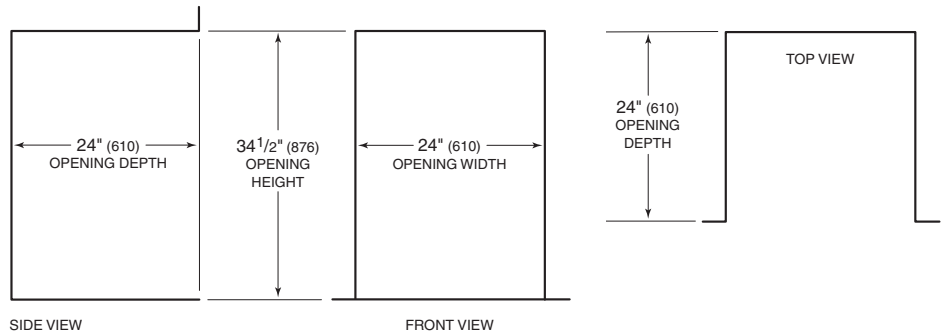

Clear utility bin.

Door shelves.

24" Outdoor Undercounter All Refrigerator

OVERALL DIMENSIONS

Unit dimensions may vary by $\pm 1/8$ ".

SPECIFICATIONS

Overall Width	23 ⁷ / ₈ "
Overall Height	34"
Overall Depth	24"
Door Clearance	25 ³ / ₈ "
Refrigerator Capacity	5.7 cu ft
Opening Width	24"
Opening Height	34 ¹ / ₂ "
Opening Depth	24"
Electrical Requirements	115 V AC, 60 Hz 15 amp dedicated circuit
Annual Energy Usage	\$24*
Shipping Weight	130 lbs

INSTALLATION SPECIFICATIONS

Opening Dimensions

Location of Electrical Supply

Dimensions in parentheses are in millimeters unless otherwise specified.